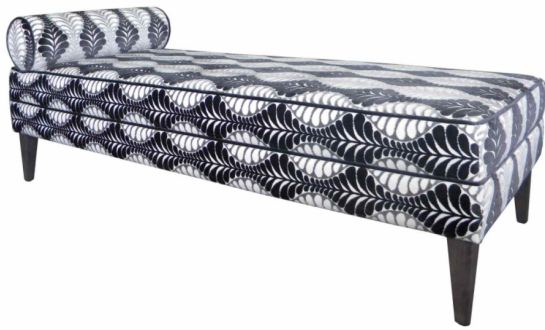

Linwood

Chaise

Linwood Chaise Dimensions (cm)

- Height: 67
- Width: 179
- Depth: 70