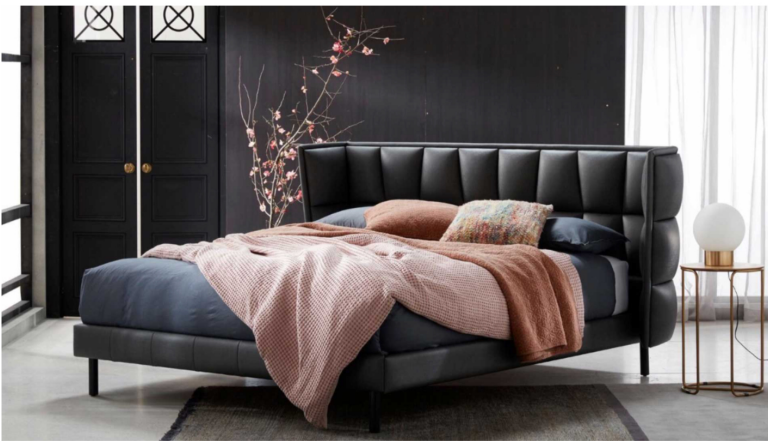

Soho

Photography Credit: Domayne Australia

Contemporary Bed

Exclusive to Domayne Stores

Soho bed base & bedhead dimensions (cm)

- **Uber King** H:118 W:256 D:220
- **King** H:118 W:236 D:220
- **Queen** H:118 W:206 D:220
- **Double** H:118 W:191 D:205
- **King Single** H:118 W:160 D:220